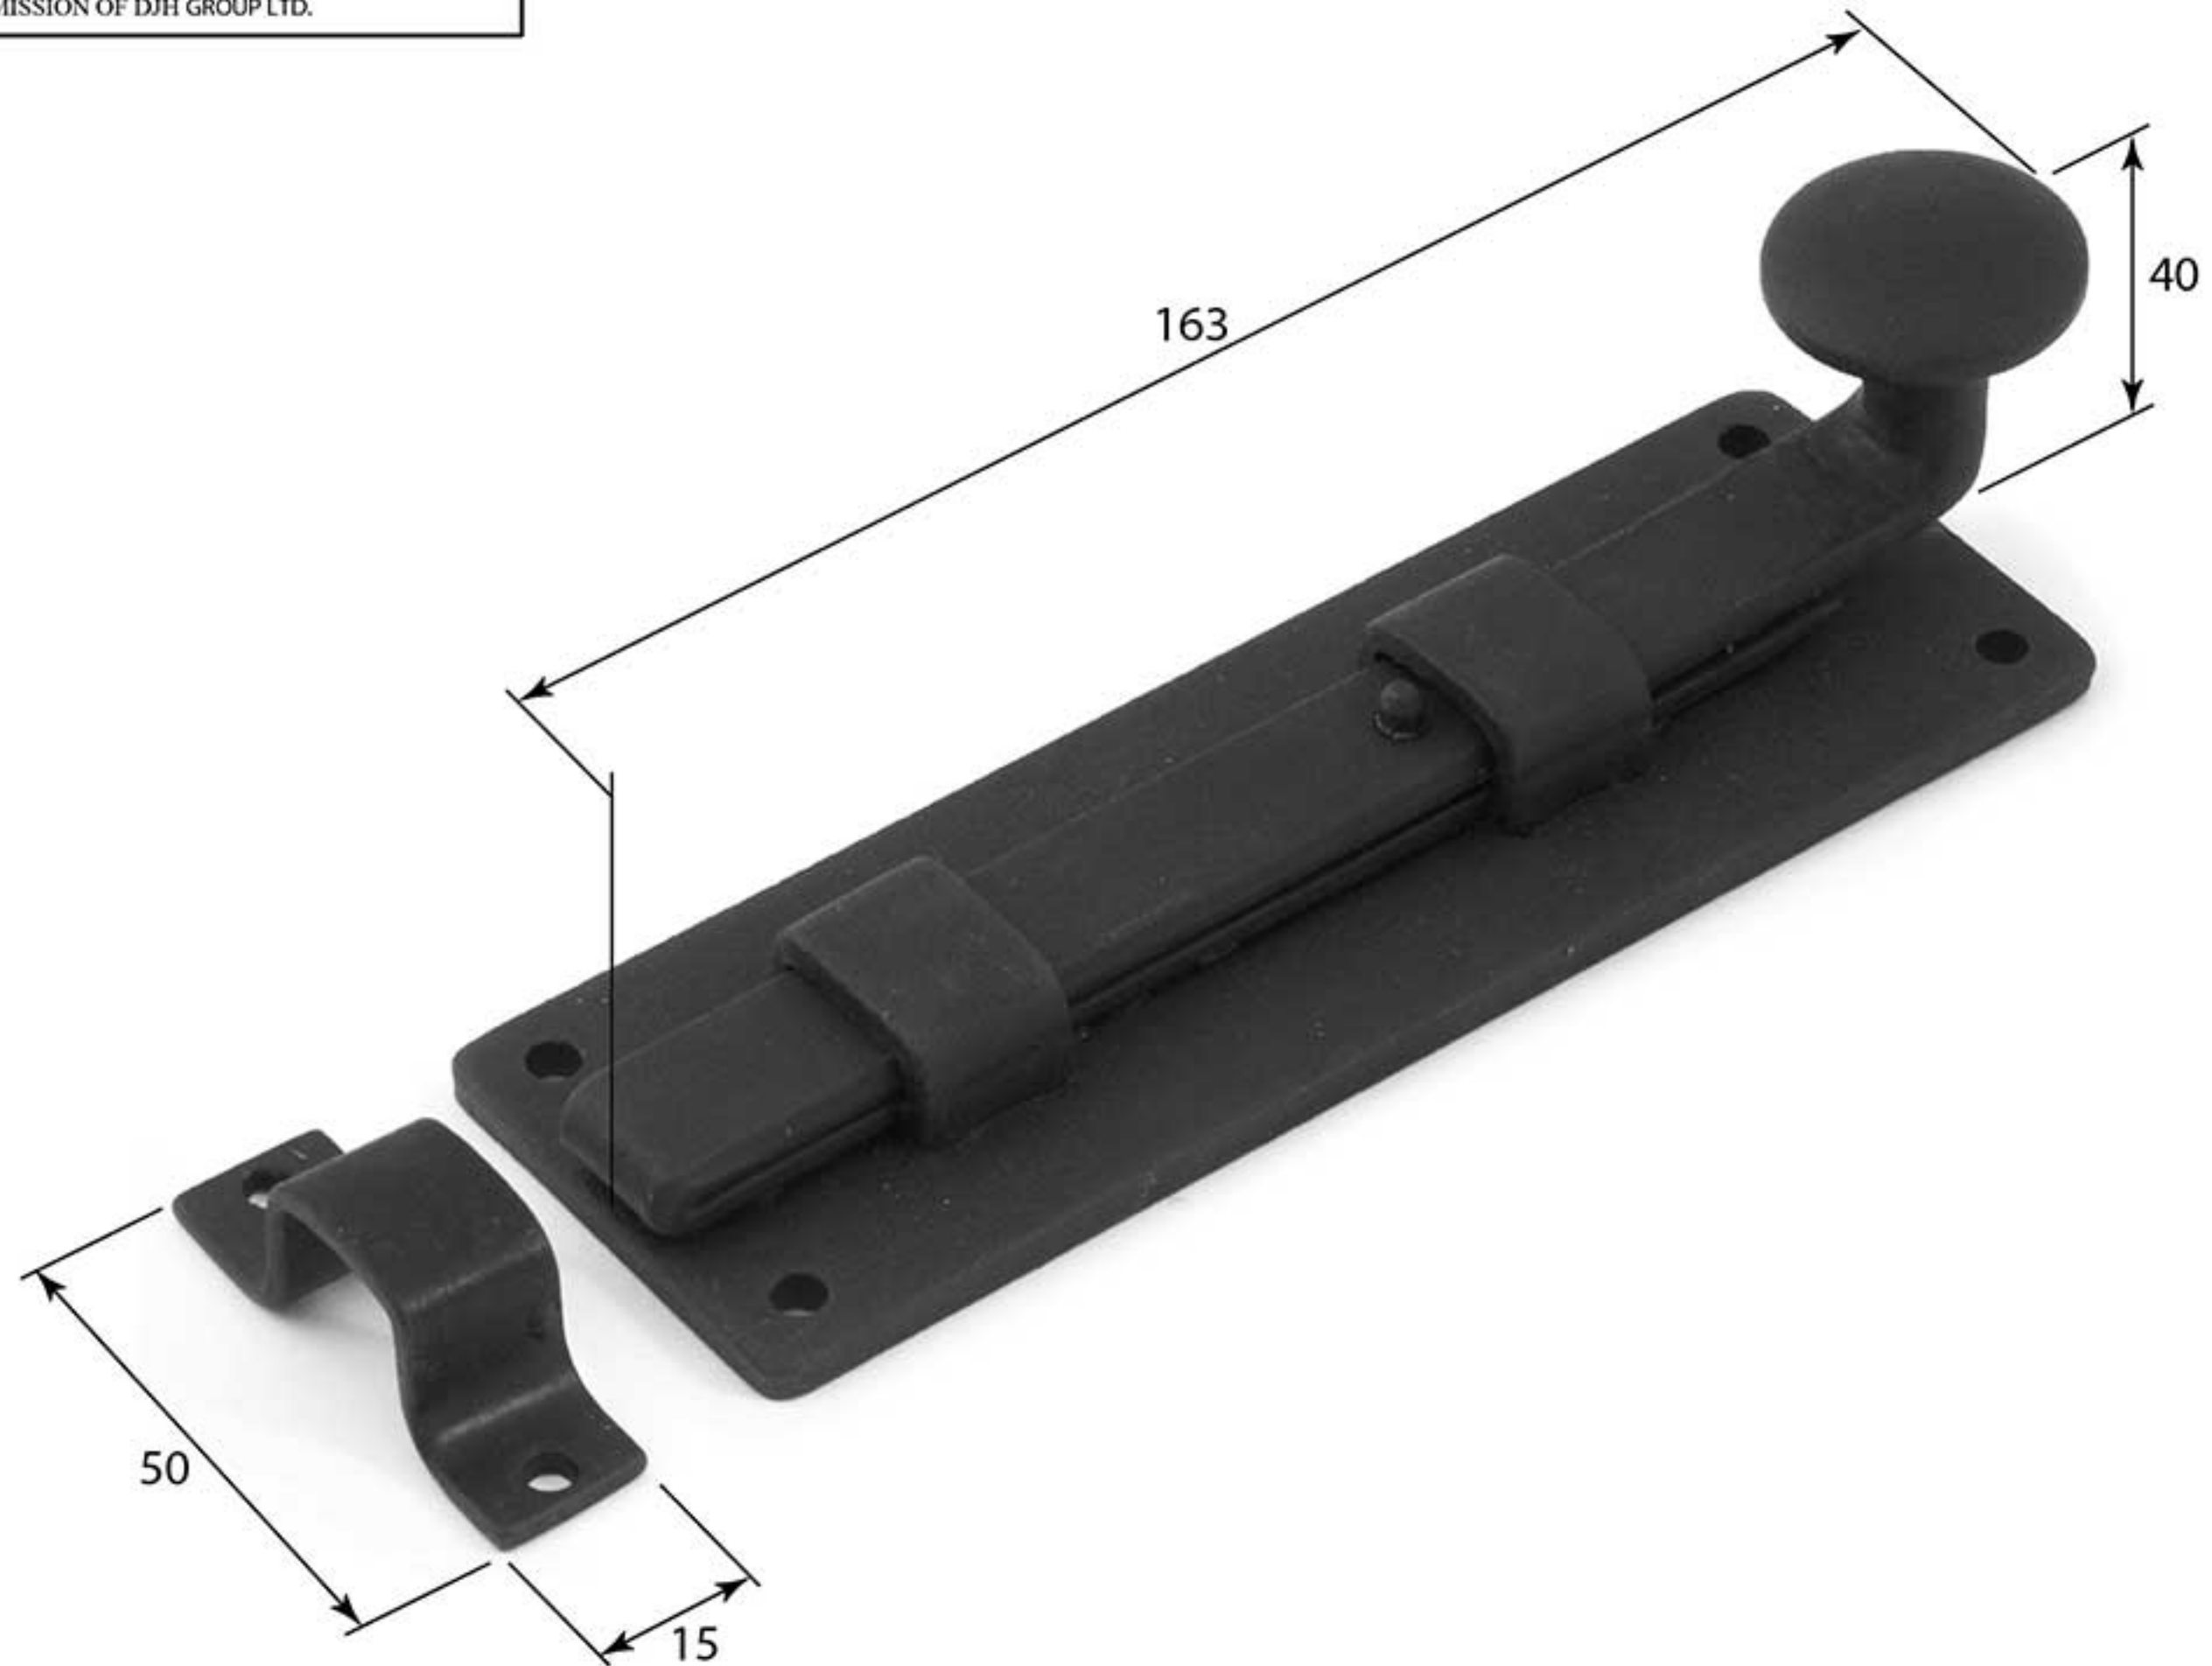

Stonebridge Knob Bolt
6" Straight

ALL DIMENSIONS IN
MM UNLESS STATED

THE CONTENTS OF THIS DRAWING ARE COPYRIGHT AND SHOULD NOT
BE REPRODUCED WITHOUT THE PERMISSION OF DJH GROUP LTD.

					QTY
		FOR ACTUAL COLOUR REFER TO MAIN WEB PAGE FOR THIS ITEM.	DESCRIPTION		DRG.
			Stonebridge 6" Knob Bolt - Straight.		DATE
1	28/01/19	COLOUR HERE FOR DIMENSION PURPOSES ONLY.	LT REF.	H:\Finess & Stonebridge Handle Hardware/Stonebridge-CAD/ Dim Dwgs/pdf	SCALE
ISSUE	DATE		MATL.	Forged Steel (flat black & satin steel)	CODE
					D. Urwin
					28/01/19
					N/A
					6" Knob Bolt Straight