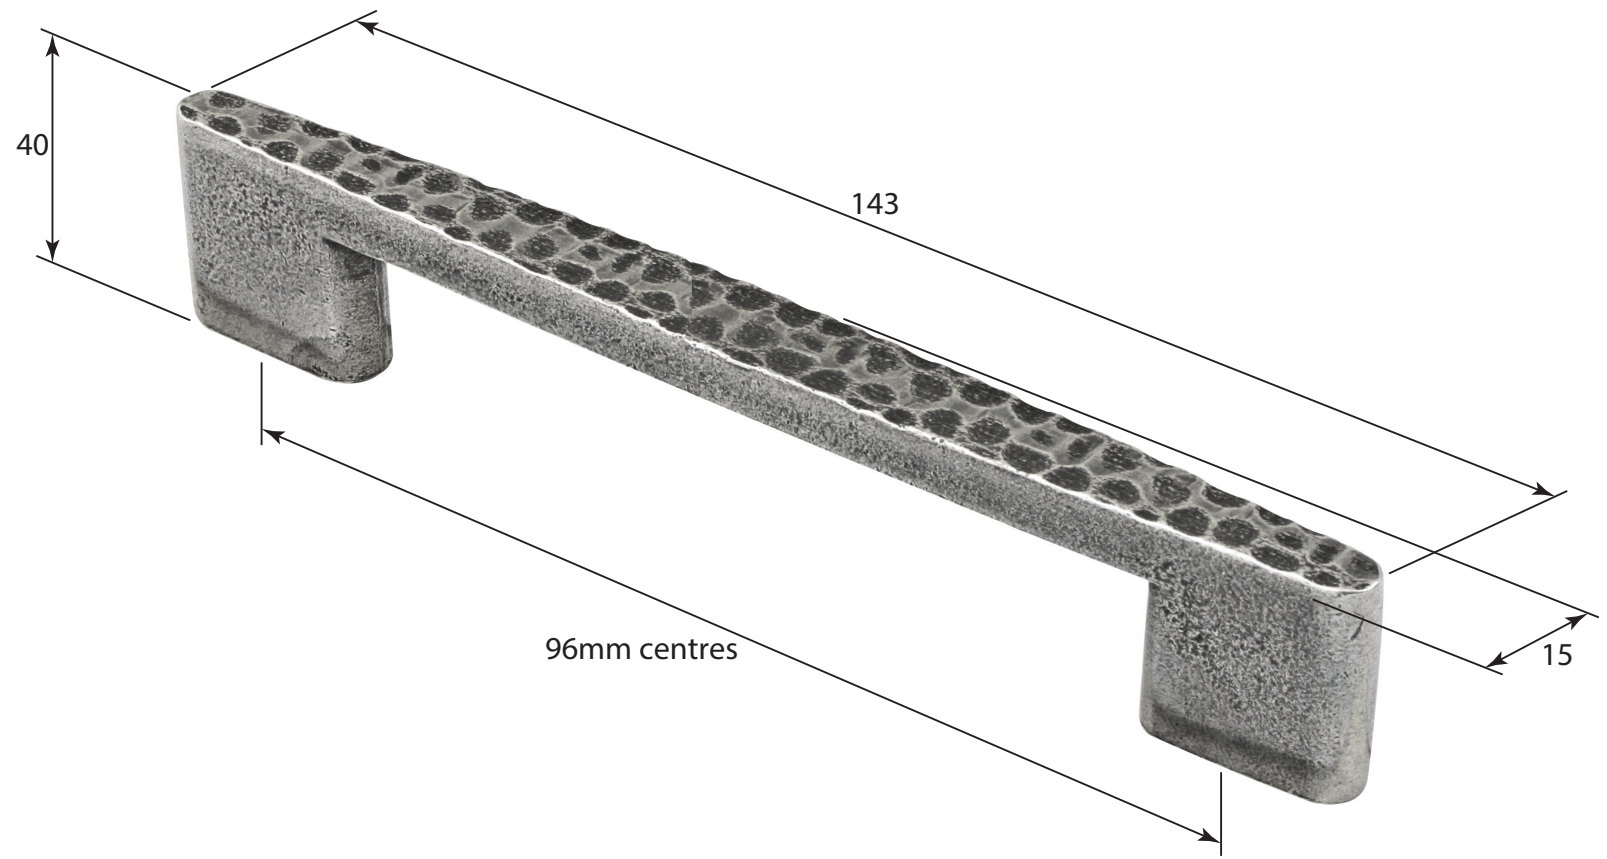

P/N. FD652

ALL DIMENSIONS IN
MM UNLESS STATED

THE CONTENTS OF THIS DRAWING ARE COPYRIGHT AND SHOULD NOT BE
REPRODUCED WITHOUT THE PERMISSION OF DJH ENGINEERING

					QTY		
			DESCRIPTION	DRG.	D. Urwin		
			FD652 Sheraton Pull Handle (96mm centres)	DATE	03/08/18		
1	03/08/18		LT REF.	H:\Finess & Stonebridge Handle Hardware\Finesse\ Dim Dwgs\FD652.pdf		SCALE	N/A
ISSUE	DATE	REVISION	MATL.	Pewter		CODE	FD652