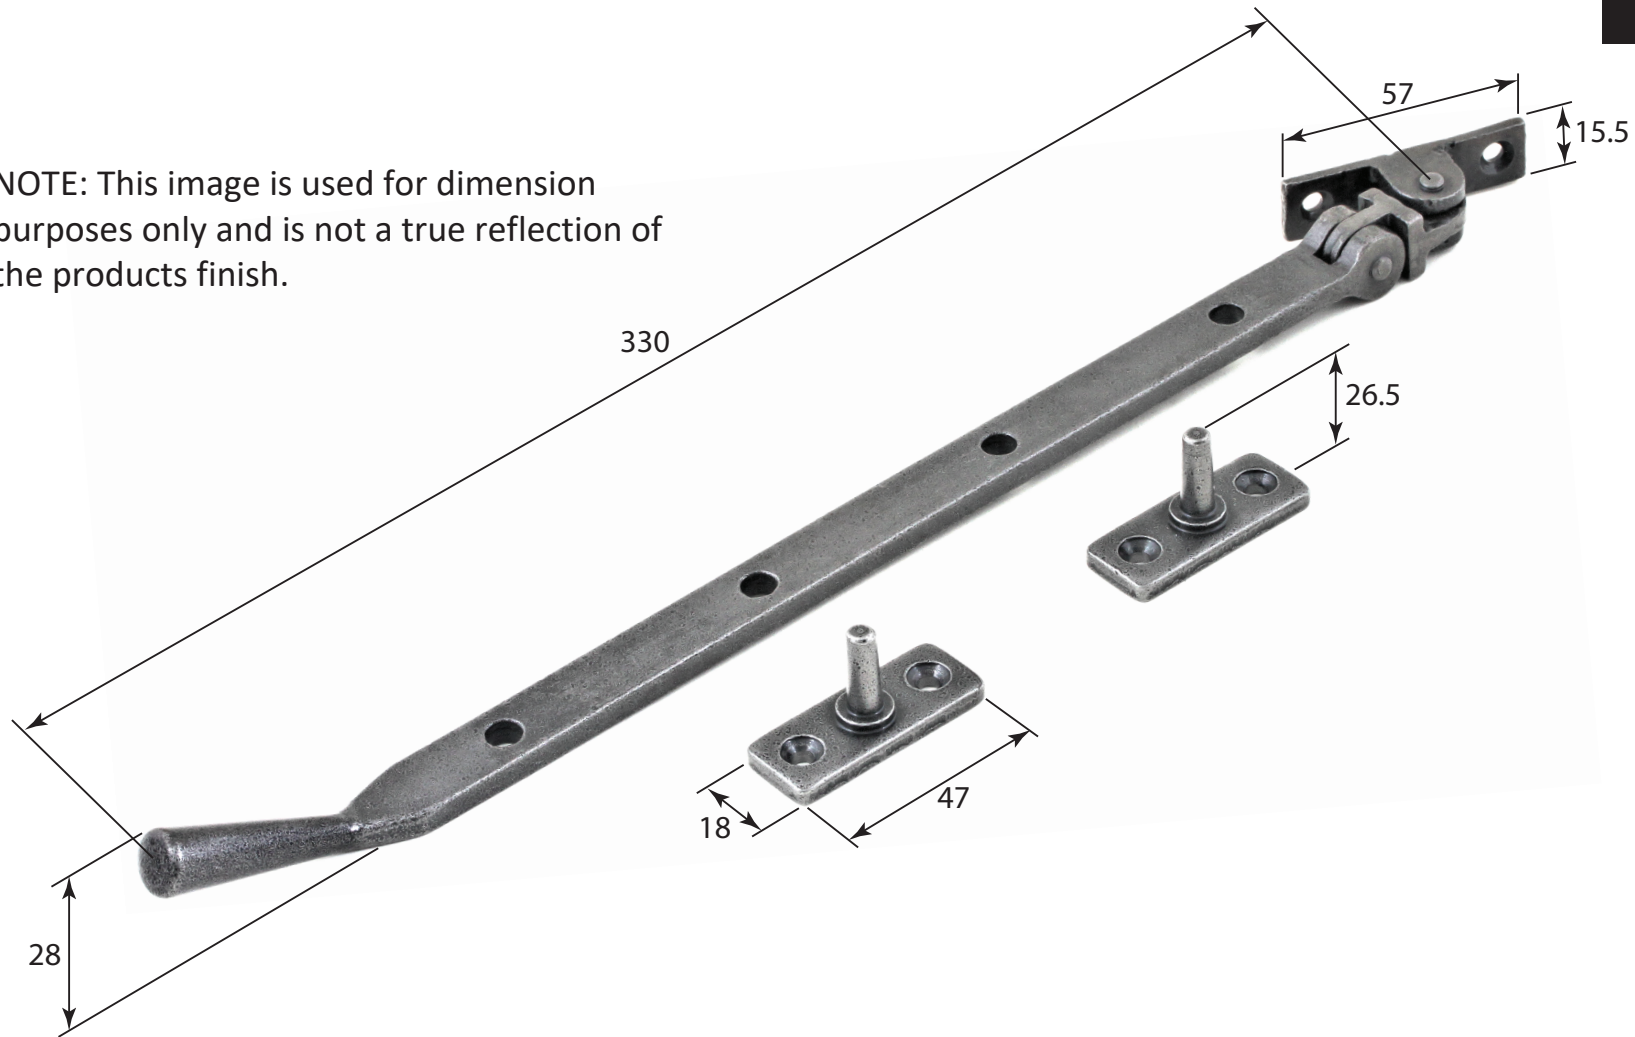

FB202 & NFS802

ALL DIMENSIONS IN
MM UNLESS STATED

THE CONTENTS OF THIS DRAWING ARE COPYRIGHT AND SHOULD NOT
BE REPRODUCED WITHOUT THE PERMISSION OF DJH GROUP LTD.

NOTE: This image is used for dimension purposes only and is not a true reflection of the products finish.

					QTY
		FOR ACTUAL COLOUR REFER TO MAIN WEB PAGE FOR THIS ITEM.	DESCRIPTION		DRG.
			Padstow Window Casement Stay		DATE
1	29/10/18	COLOUR HERE FOR DIMENSION PURPOSES ONLY.	LT REF.	H:\Finess & Stonebridge Handle Hardware\Stonebridge-CAD\ Dim Dwgs/pdf	SCALE
ISSUE	DATE		MATL.	Forged Steel	CODE
					N/A
					FB202 & NFS802